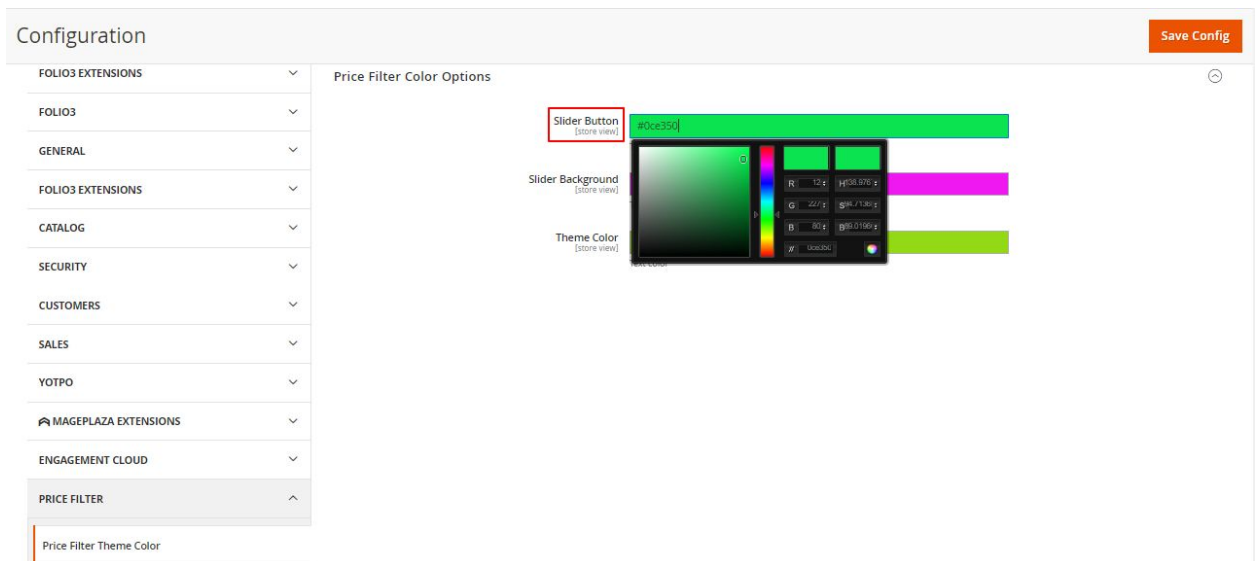

Step: 2- Three fields are provided for setting the price filter theme.

1. **Slider Button-** It allows you to set the color for the pointer on the price slider