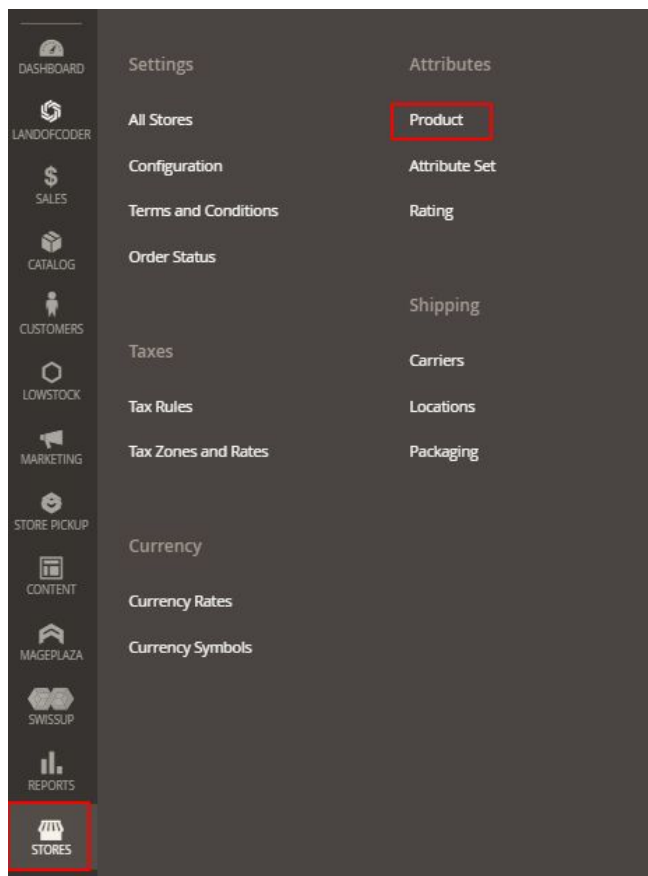

HOW TO CONFIGURE PRICE FILTER EXTENSION FOR MAGENTO 2

- Add the Price filter in layered navigation

Step: 1- Login to the Admin panel and navigate to the product attributes, **Stores > Product**

Step: 2- Select the attribute "Price"

Step: 3- Navigate to Price > Storefront Properties

← Back Reset Save and Continue Edit Save Attribute

ATTRIBUTE INFORMATION

Properties

Manage Labels

Storefront Properties

Storefront Properties

Use in Search Yes