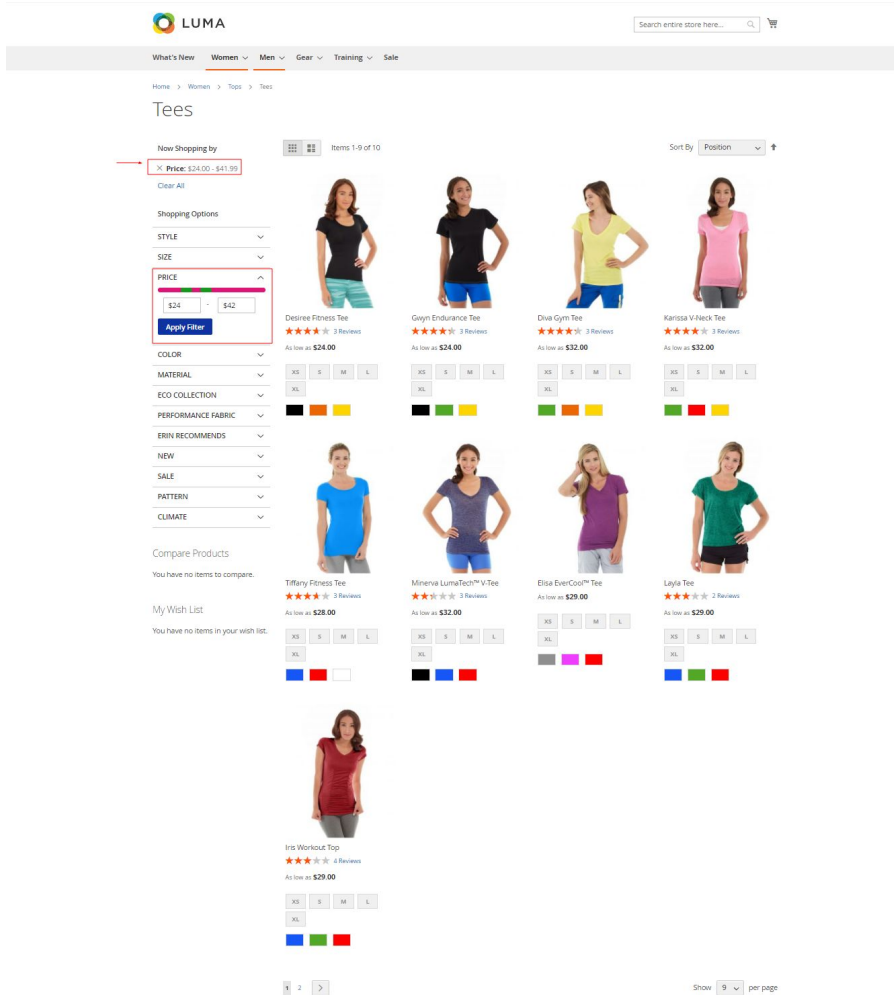

Note: For the upper price limit, the Price Filter works in a way that it renders the results with a difference of 0.01 (as shown in the above screenshot)

Step: 5- Select an option **Yes** against the **Use in Search Results Layered Navigation** field

Setting this field to **Yes**, displays the price filter in the layered navigation on the search catalog page.