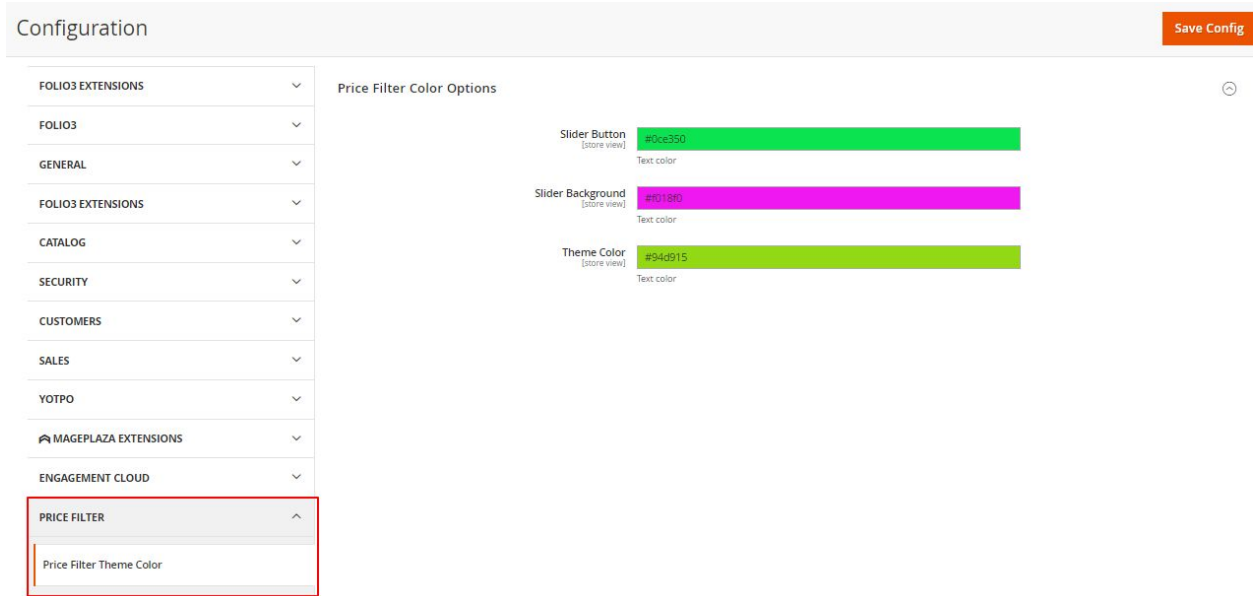

- **How to set the price filter theme?**

Step: 1- Navigate to the **Stores > Configurations > Price Filter > Price Filter Theme Color**