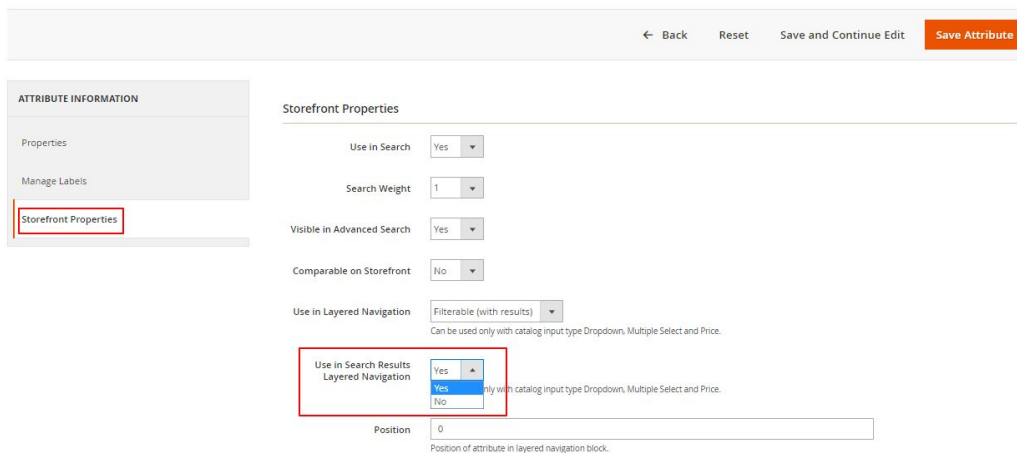

type Dropdown, Multiple Select and Price.

Use in Search Results Layered Navigation

Can be used only with catalog input type Dropdown, Multiple Select and Price.

Position

Position of attribute in layered navigation block.

Setting this field to **Filterable (with results)** displays the results that match the applied filter (*please see the image below*)

Note: For the upper price limit, the Price Filter works in a way that it renders the results with a difference of 0.01 (as shown in the above screenshot)

Step: 5- Select an option **Yes** against the **Use in Search Results Layered Navigation** field

Setting this field to **Yes**, displays the price filter in the layered navigation on the search catalog page.